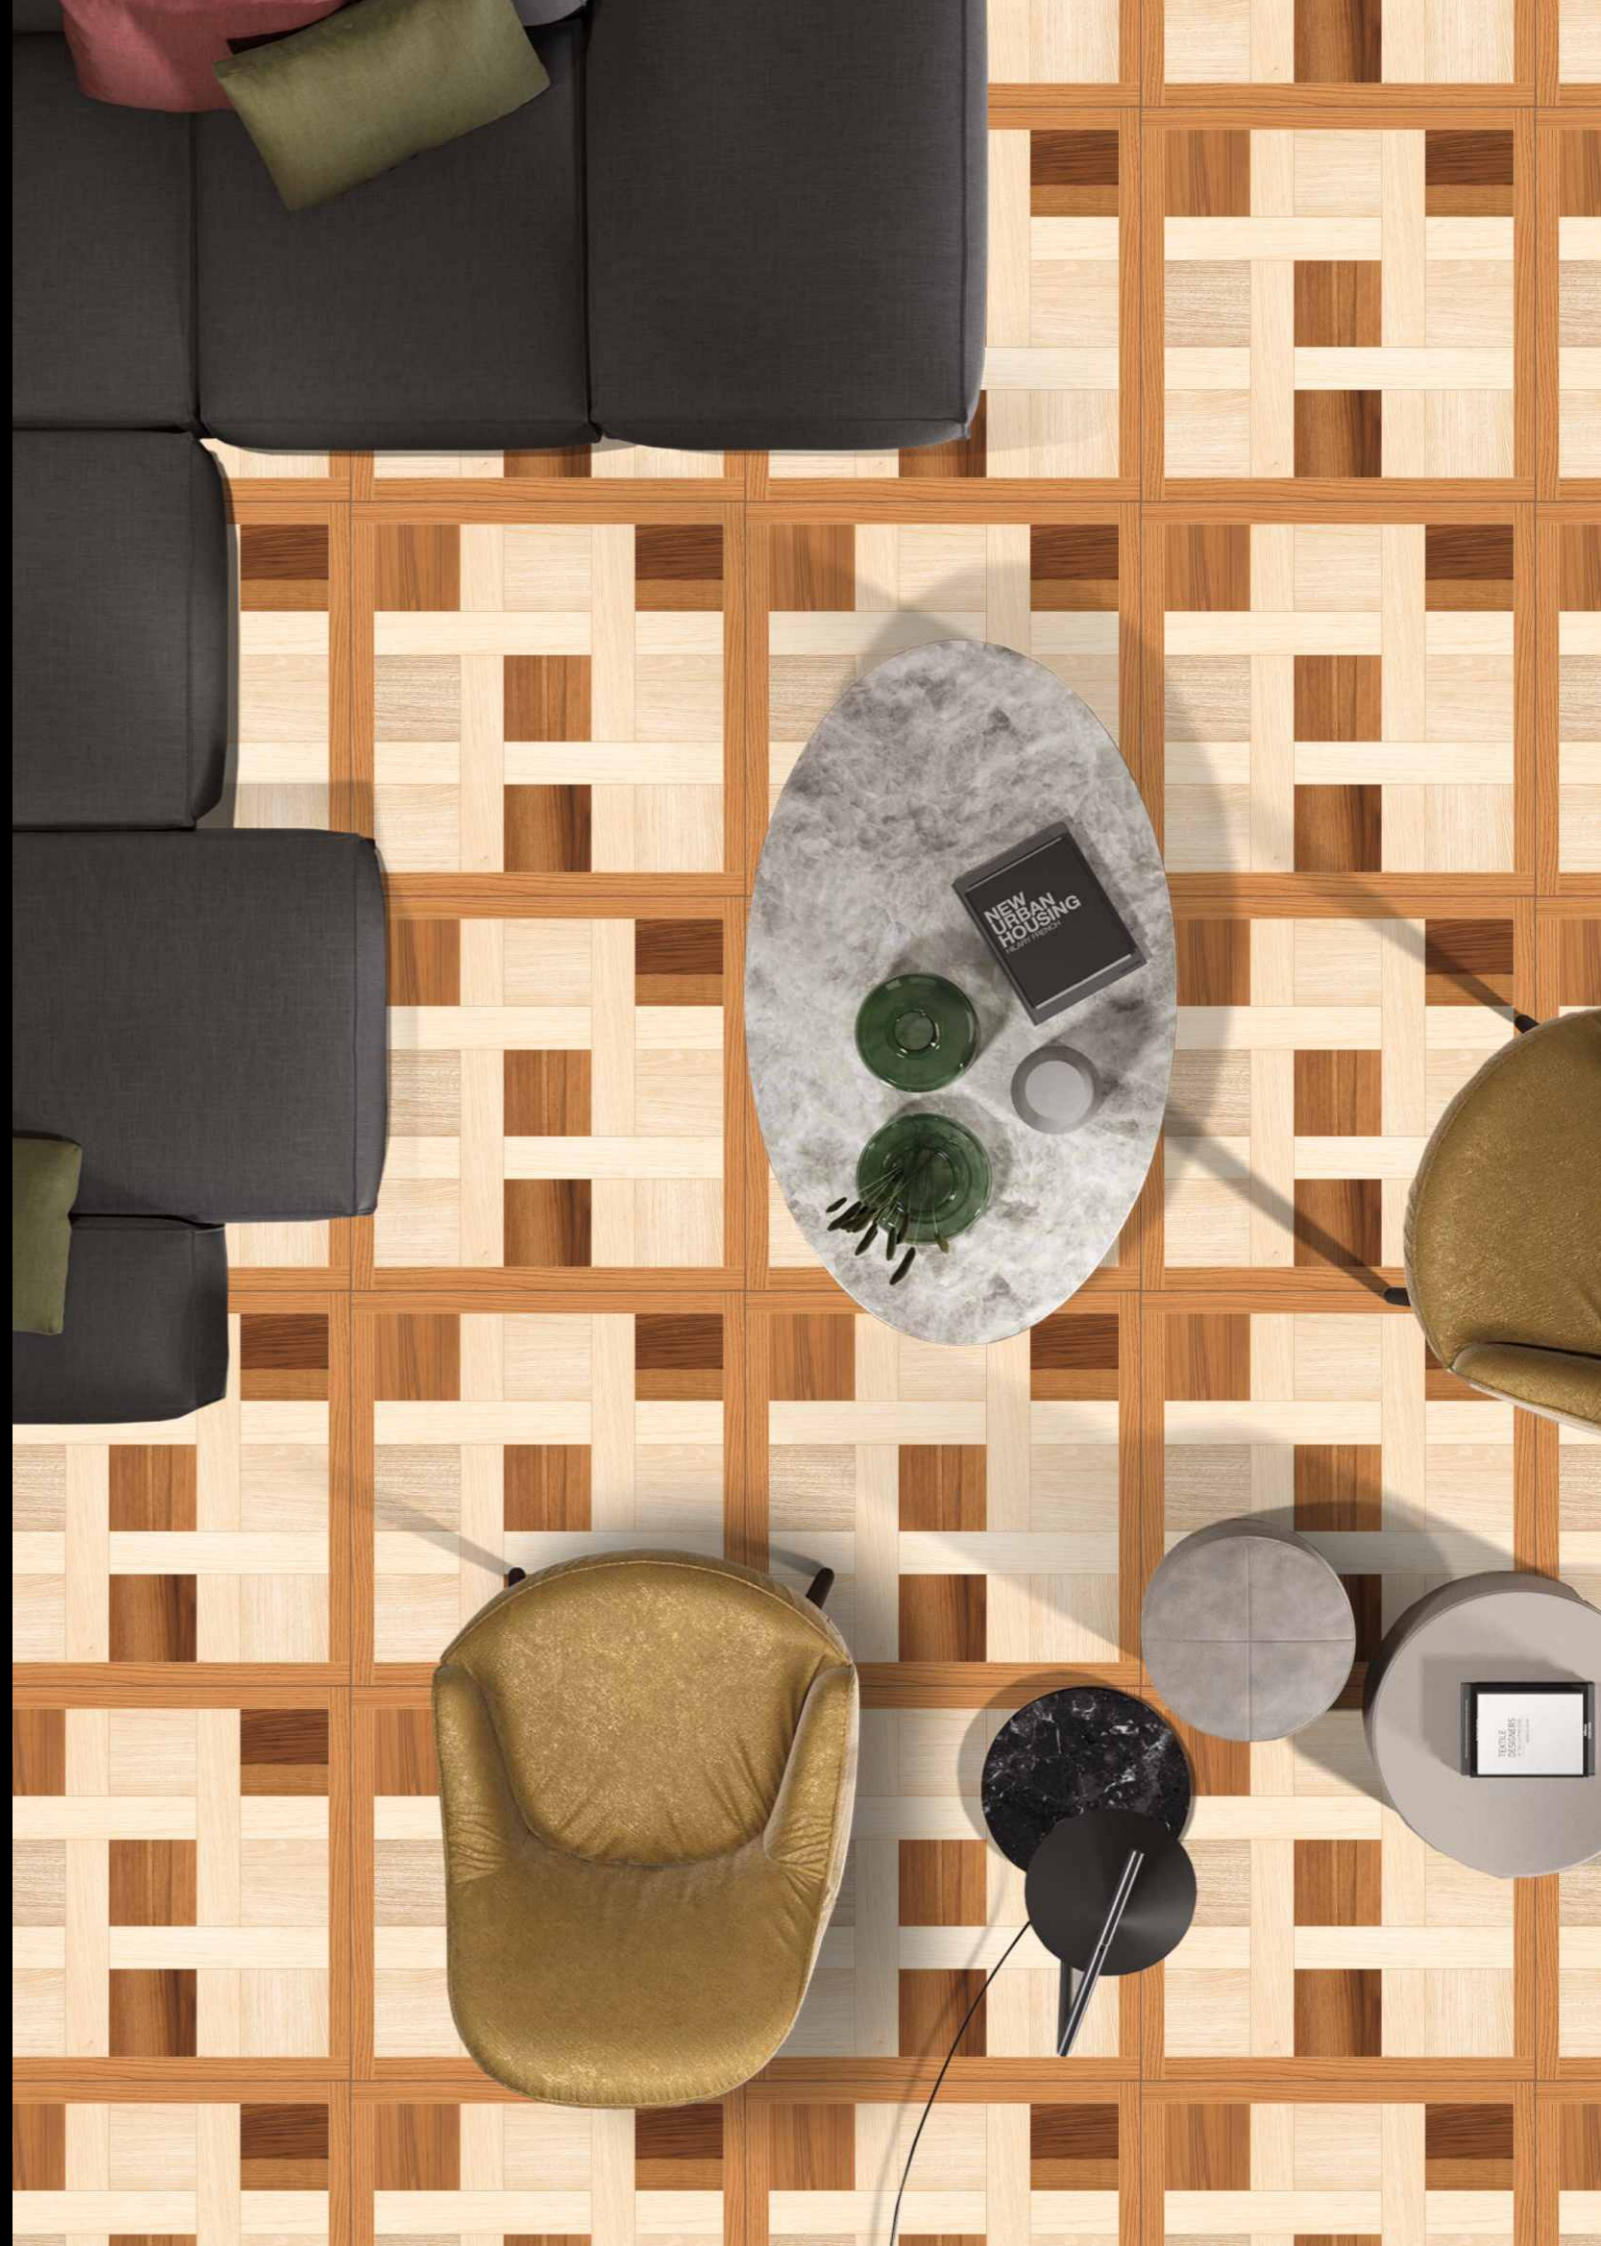

- PUBLIC SPACE
- COUNTER TOPS
- 9MM THICKNESS
- BUILDING FACADE
- LIVING SPACE
- COMMERCIAL SPACE
- MIN. 3MM SPACER
- WALL CLADDING