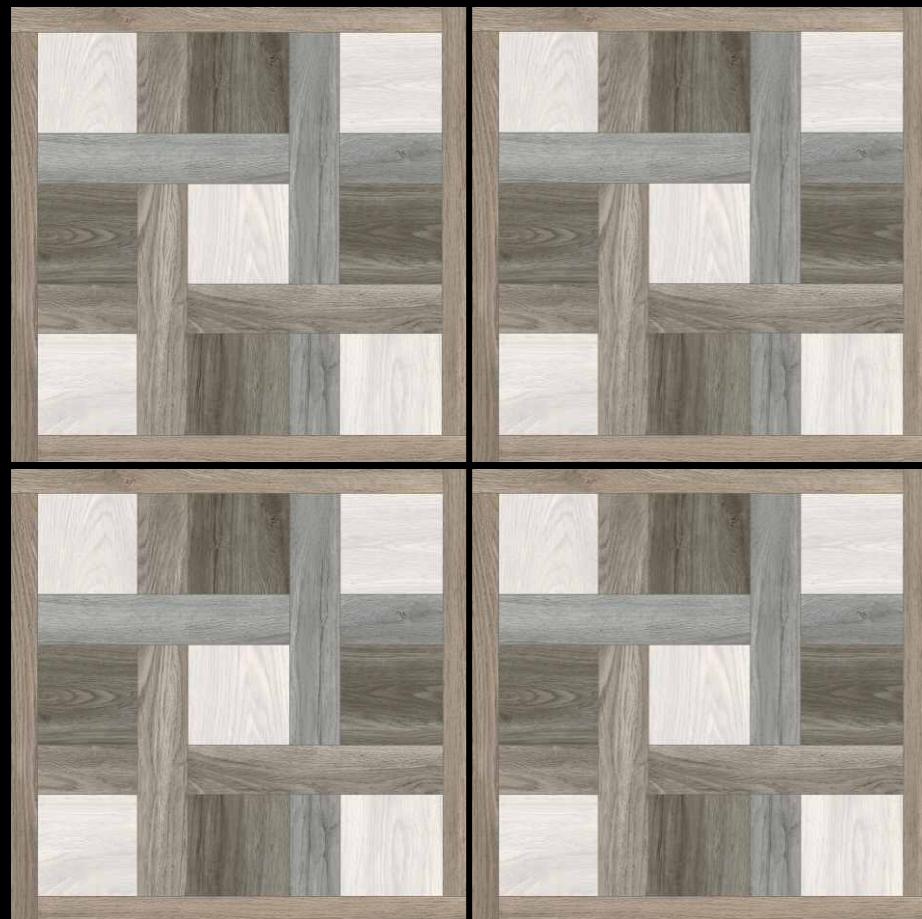

Series :
Punch

Design Name :
Roman-101

-  PUBLIC SPACE
-  COUNTER TOPS
-  9MM THICKNESS
-  BUILDING FACADE
-  LIVING SPACE
-  COMMERCIAL SPACE
-  MIN. 3MM SPACER
-  WALL CLADDING

Series :
Punch

Design Name :
Roman-102