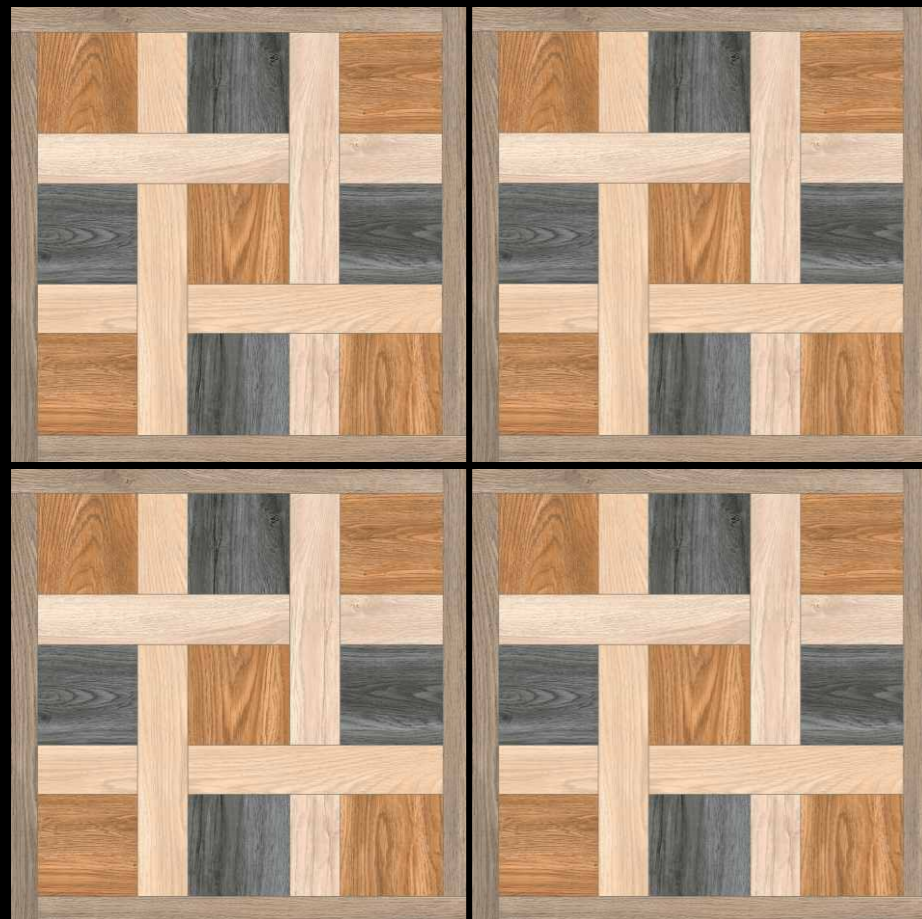

Series :
Punch

Design Name :
Roman-103