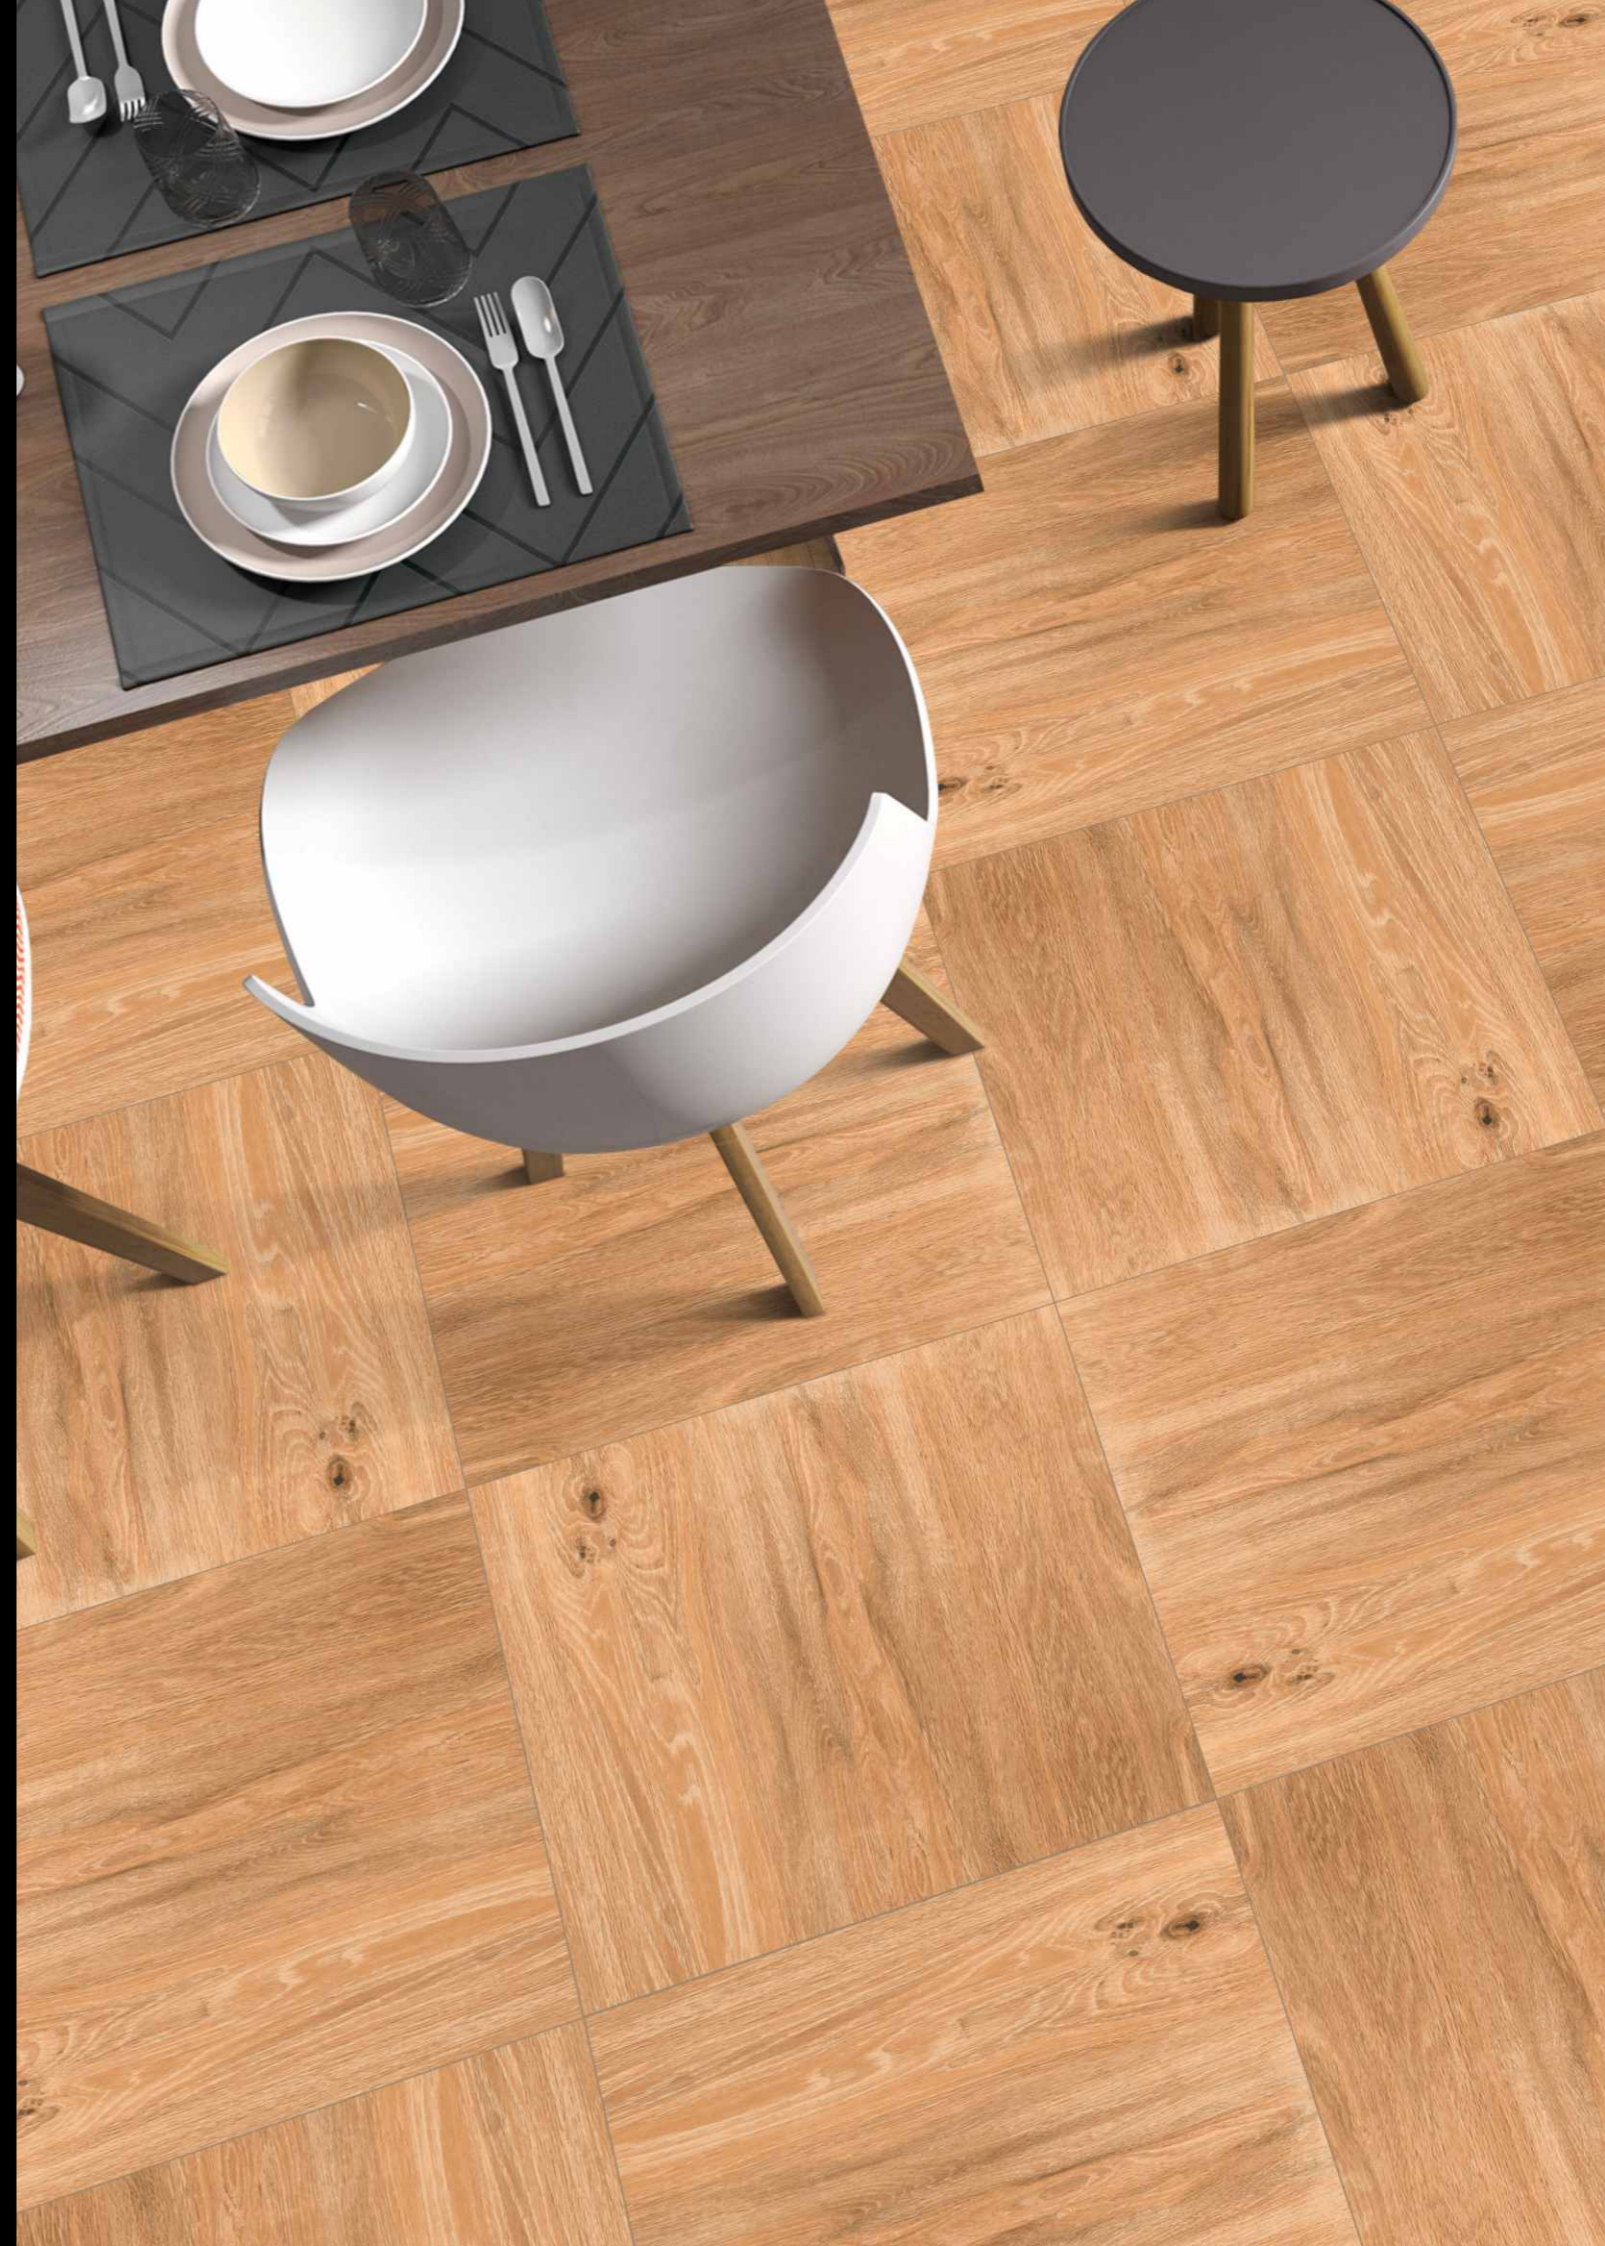

Series :
Punch

Design Name :
Royalwood-112

VOLENTO
– Ceramic

VOLENTO CERAMIC

📍 Opp. Starco Ceramic,
Near Essar Petrol Pump,
Jetpar-Pipli Road, Morbi (Guj.) INDIA.

✉ volentoceramic@gmail.com

🌐 www.volentoceramic.com