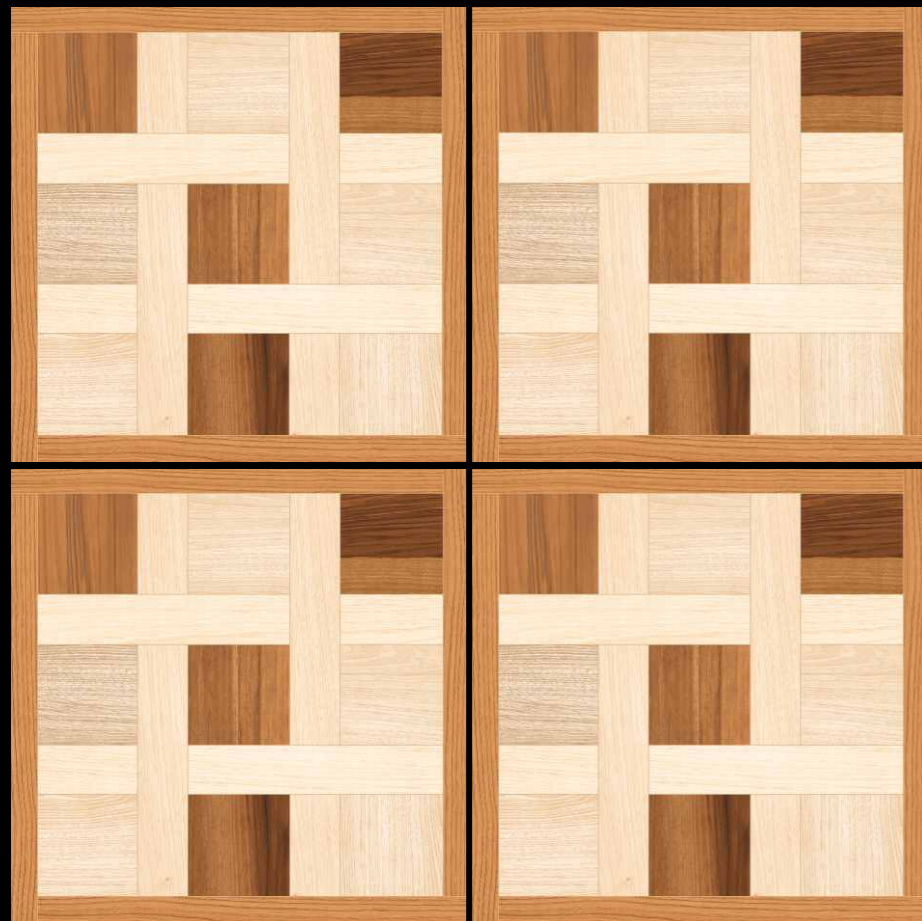

Series :
Punch

Design Name :
Roman-101

- PUBLIC SPACE
- COUNTER TOPS
- 9MM THICKNESS
- BUILDING FACADE
- LIVING SPACE
- COMMERCIAL SPACE
- MIN. 3MM SPACER
- WALL CLADDING