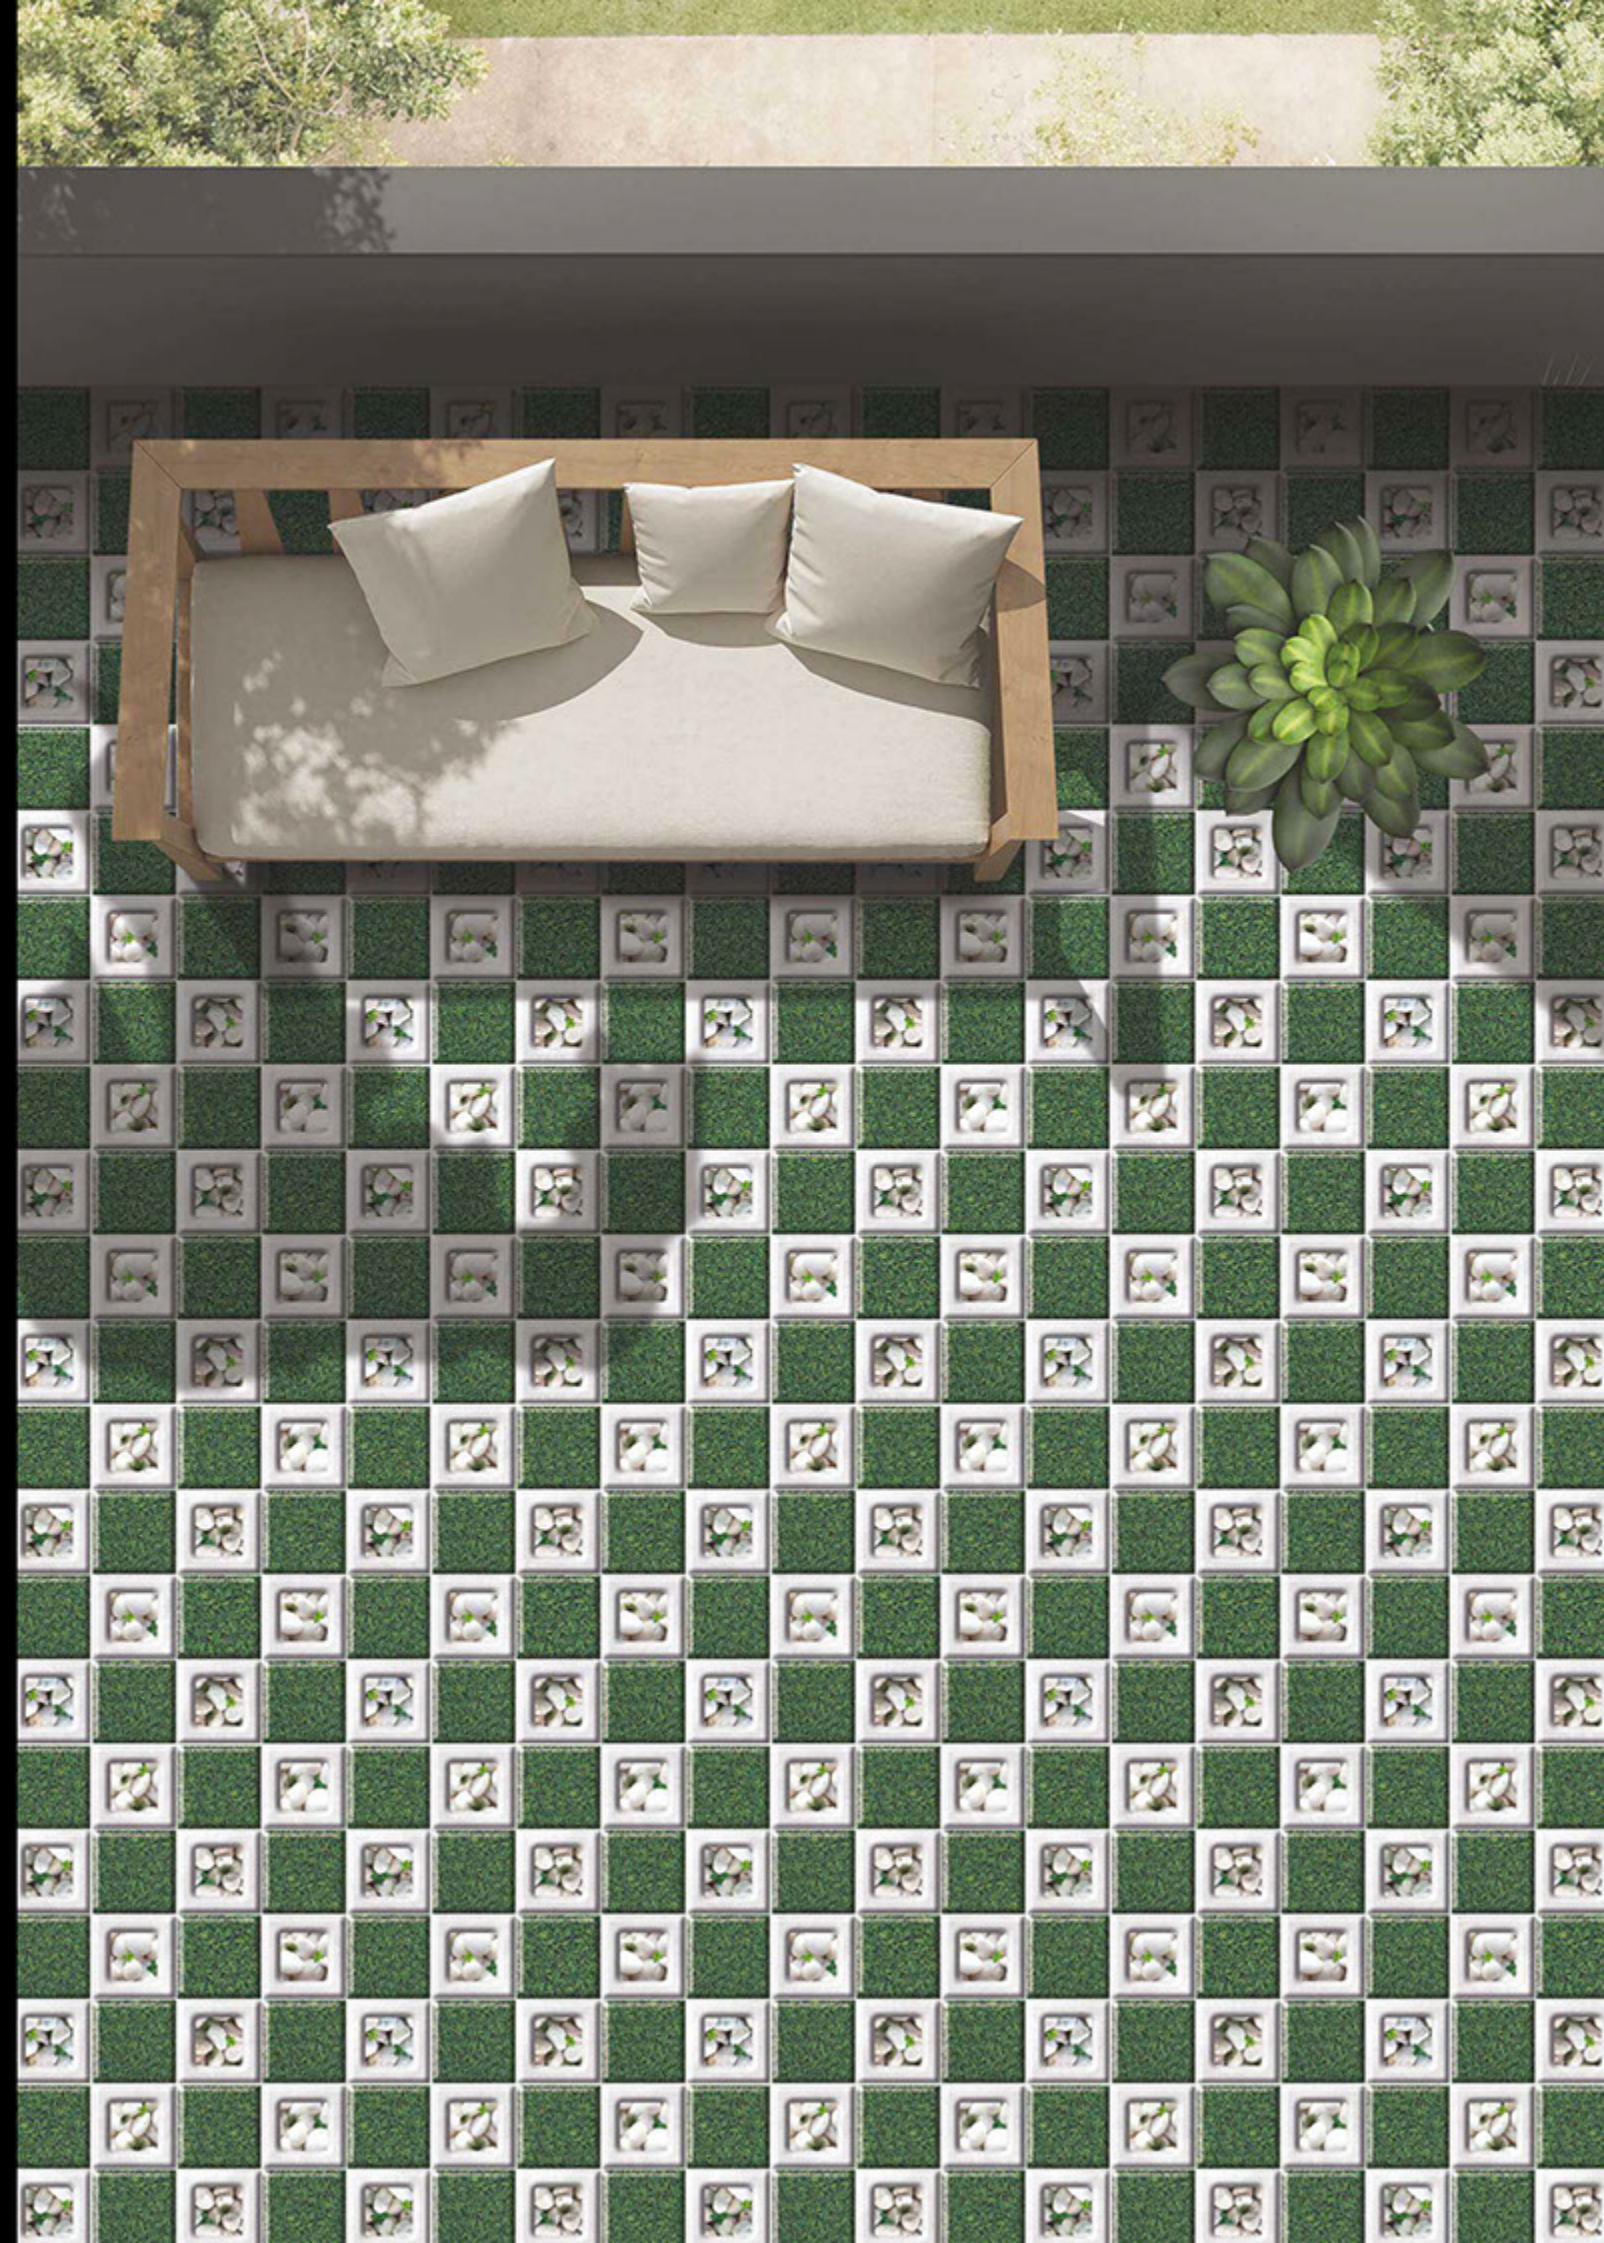

Series :
Green

Design No. :
5000